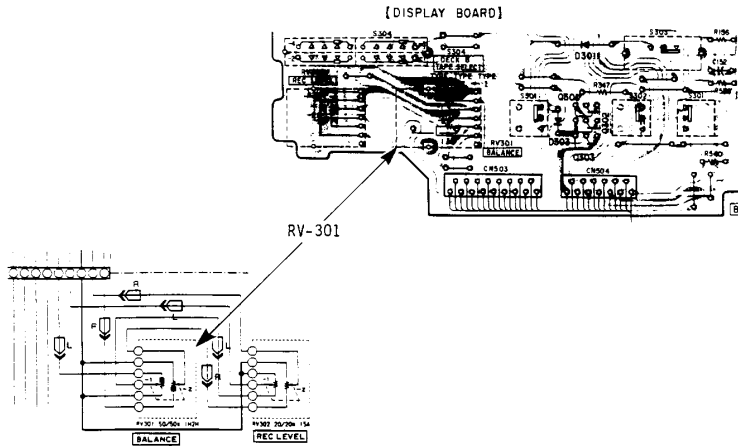

SONY

Hi-Fi Products
Service Bulletin

Model: TC-WR510

No.198

Subject: Part Number Correction - RV-301
Recording Balance Control

Date: June 26, 1991

Symptom: The part number listed on page 18 of the service manual for
(**) RV-301, Recording Balance Control, is incorrect.

Solution: Please note the correct part number shown below.

Reference Number	Description	Part Number	
		Incorrect	Correct
RV-301	Recording Balance Control	1-238-835-11	1-238-682-11

CSA-13 Tape Deck